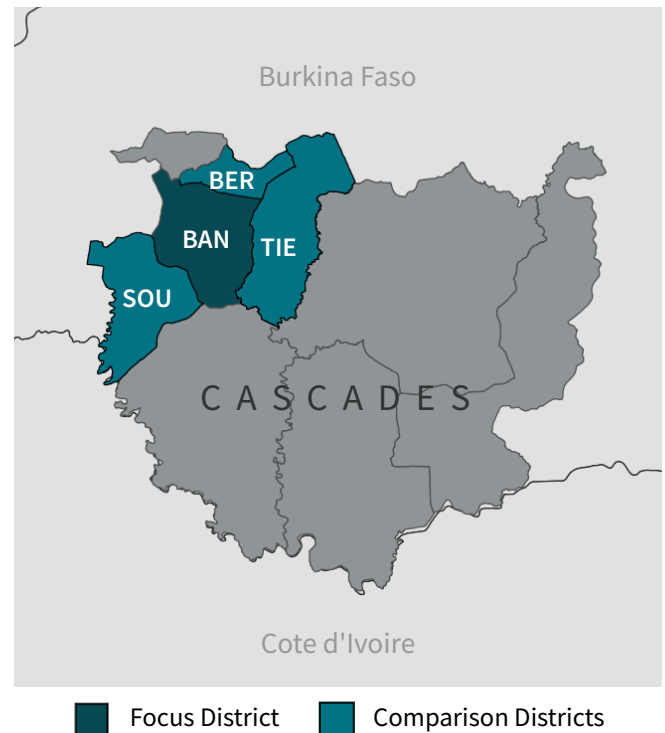

Banfora Burkina Faso

Banfora, the focus district, and its comparison districts are communes within the Cascades Region of Burkina Faso. The following three comparison districts were selected using the methodology described in the Comparison District Analysis Indicators and Data Sources documents linked [here](#) and within the QR code.

Comparison Districts

Bérégadougou

Soubakaniédougou

Tiéfora

District Map

Indicators

Fifteen indicators were taken into account in the analysis process used to identify comparison districts. These indicators can be divided into categories of supply cost, demand, and context.

Fun Fact: The Cascades Region is known for a group of waterfalls called the Cascades de Karfiguela.