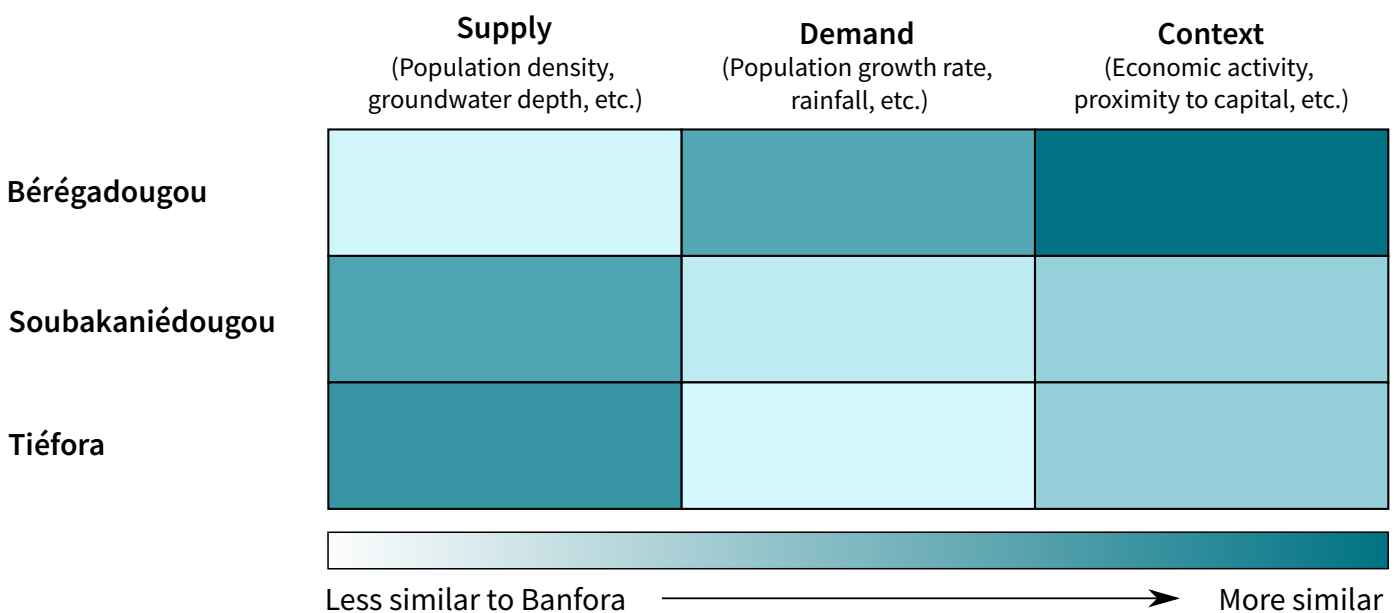

Banfora Burkina Faso

Banfora, the focus district, and its comparison districts are communes within the Cascades Region of Burkina Faso. The following three comparison districts were selected using the methodology described in the Comparison District Analysis Indicators and Data Sources documents linked [here](#) and within the QR code.

Comparison Districts

Bérégadougou

Soubakaniédougou

Tiéfora

District Map

Indicators

Fifteen indicators were taken into account in the analysis process used to identify comparison districts. These indicators can be divided into categories of supply cost, demand, and context.